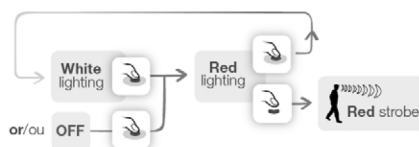

White lighting / Eclairage blanc

Red lighting / Eclairage rouge