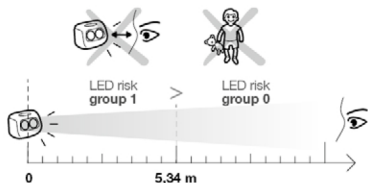

PETZL

BINDI

Ultra-lightweight and rechargeable headlamp
Lampe ultra-légère et rechargeable

- Instant full light
- Colour temperature: 6000-7000K
- Nominal beam angle: 36°
- Number of switching cycles before premature failure: 13000 mini.

LED risk group 1 - IEC 62471

PETZL.COM

Latest version

Other languages

Technical tips

Sustaining our Community
Au service de la Communauté
FONDATION-PETZL.ORG

Recycled paper

Lamp operation

Fonctionnement de votre lampe

One click
Un clic

Long press
Appui long